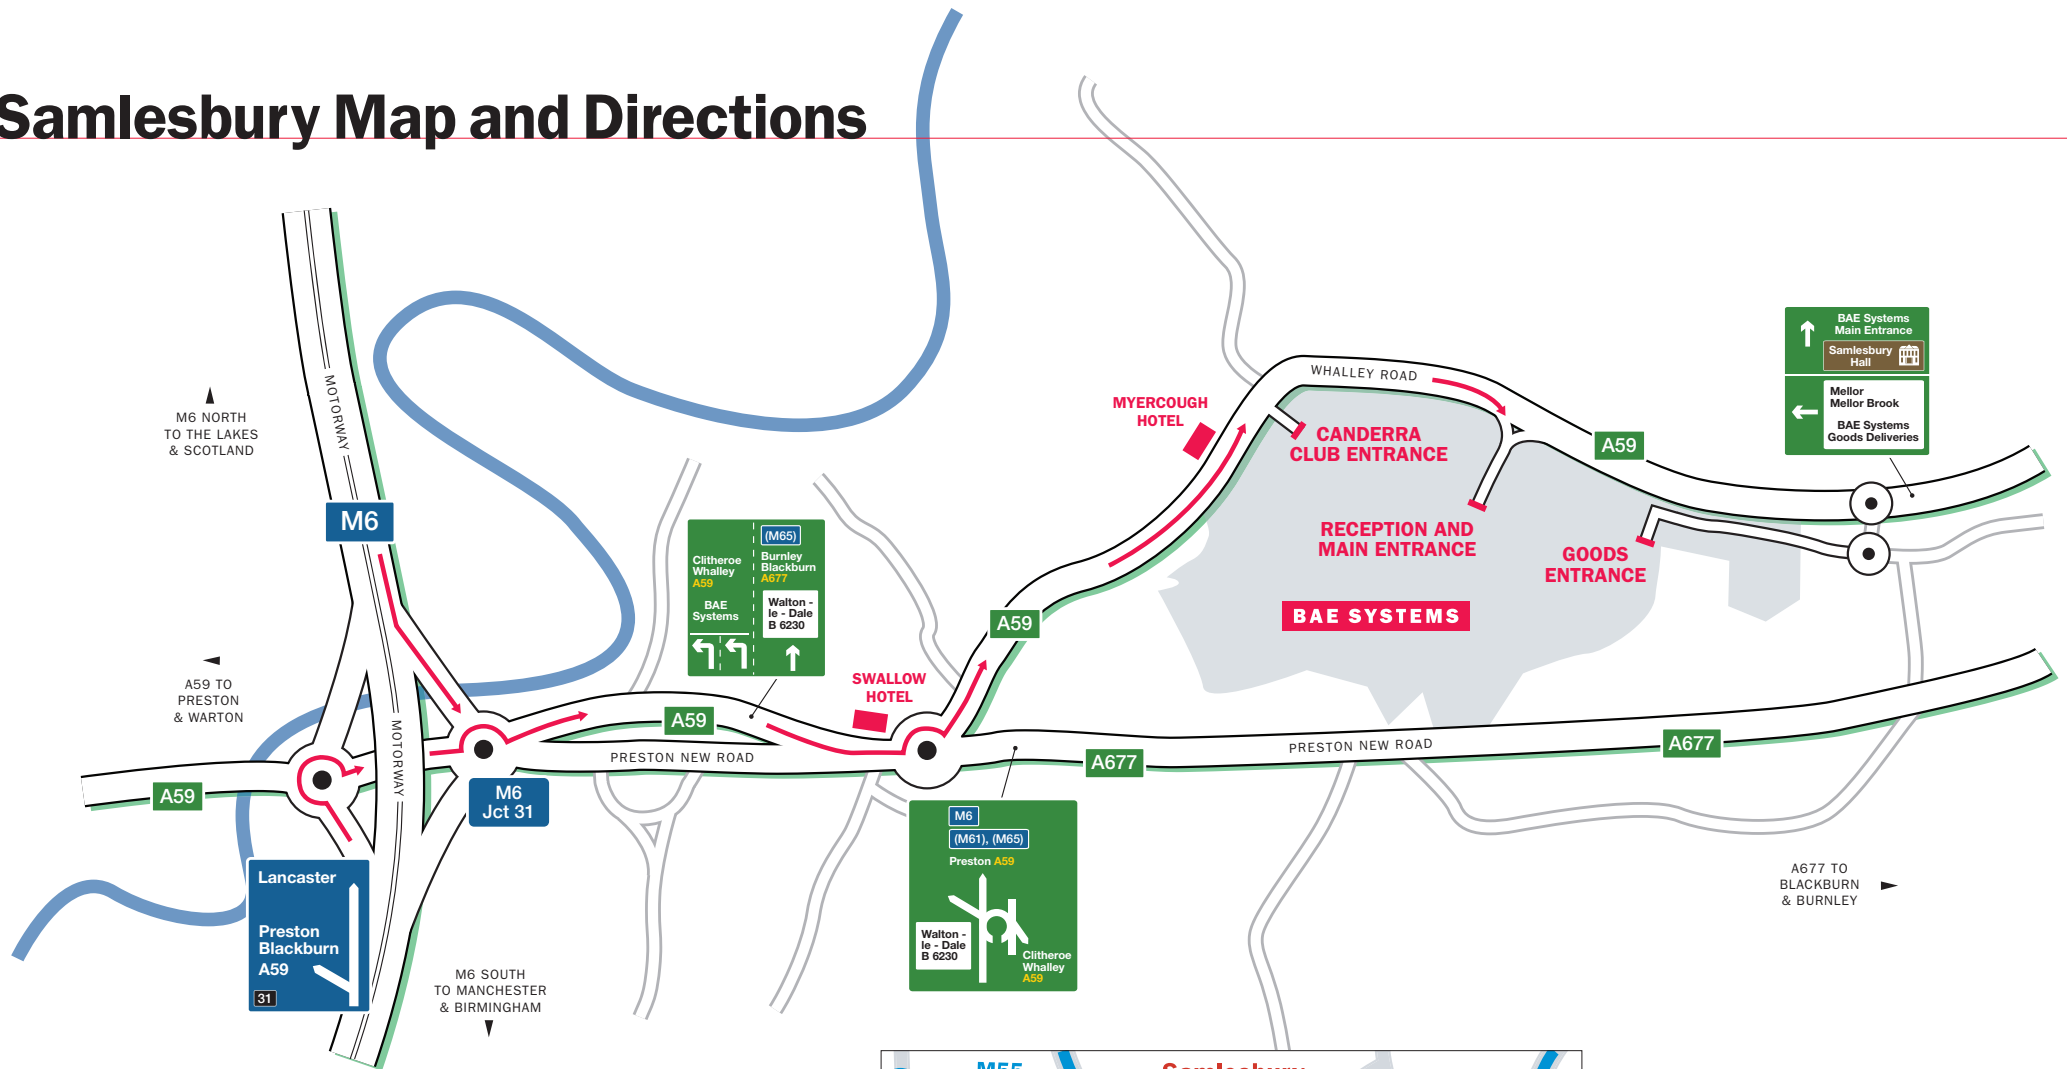

Samlesbury Map and Directions

POSTAL ADDRESS

BAE Systems
 Samlesbury Aerodrome
 Balderstone
 Lancashire
 BB2 7LF
 Tel 01254 812 371
 Fax 01254 768 000

PUBLIC TRANSPORT

By Train: Situated off Fishergate Hill in Preston. Take a taxi to Samlesbury Aerodrome.
Air Travel: Manchester Airport is situated just off the M56. Head West on the M56 towards Chester, at Junction 9 head North on the M6 until you reach Junction 31 and then follow map above